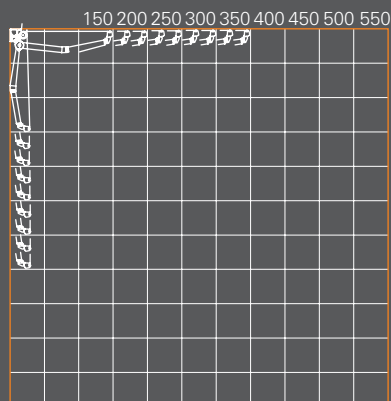

supporto braccio
arm support
Armkonsole
support bras